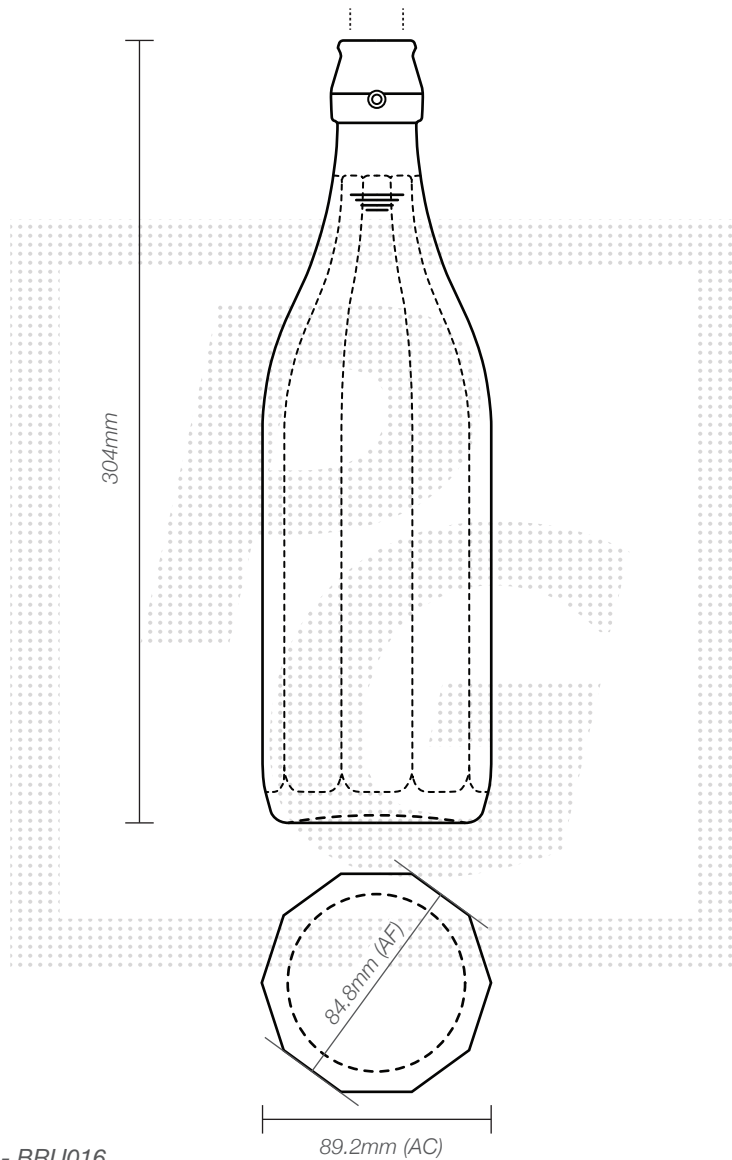

Pattersons Glass Ltd

Costalata Bottle

1000ml

Product Code - BRU016

 weight	 ml	 height	 Diameter	 colour	 neck finish	 label size
570g	1000ml	304mm	89.2mm (AC) 84.8mm (AF)	FLINT	Swing Stopper	131.5mm

Pattersons Glass Ltd

Telephone: +44 (0) 1472 340005
Email: sales@jarsandbottles.co.uk

Facebook: @Pattersons Group
Twitter: @Pattersons Group
Web: www.jarsandbottles.co.uk

The dimensions are expressed in millimeters. Only which show a tolerance are binding. All measurements are approximate.