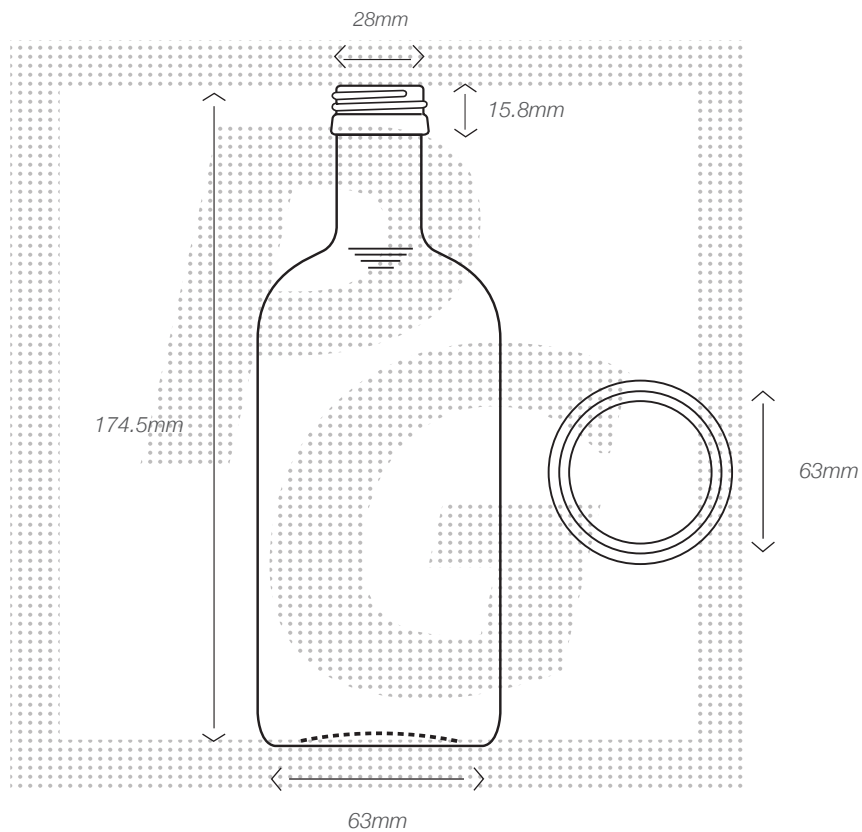

Polo Bottle (Screw)

250ml

Product Code - BRU067

 weight	 ml	 height	 Diameter	 colour	 neck finish	 label size
350g	250ml	174.5mm	63mm	FLINT	28mm	98mm

Pattersons Glass Ltd

Telephone: +44 (0) 1472 340005

Fax: +44 (0) 1472 241573